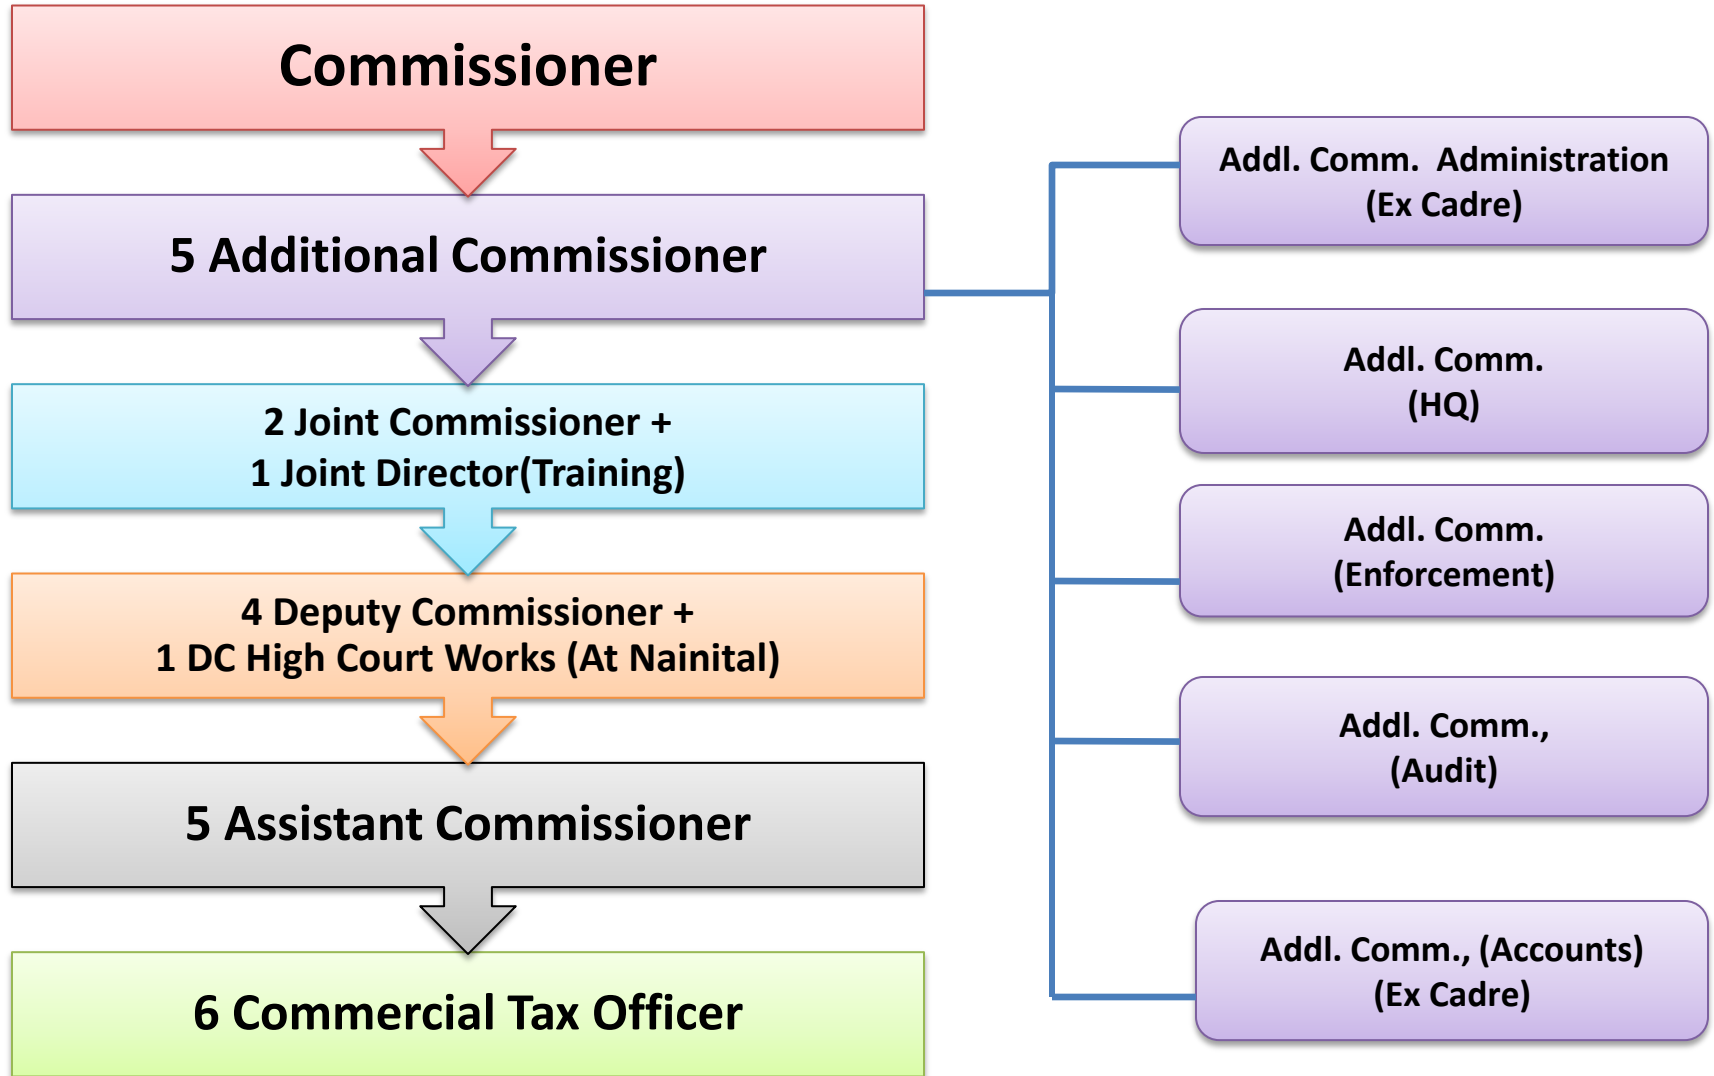

At Headquarter

At Kumaon Zone

Additional Commissioner, Kumaon Zone

Joint
Commissioner
(Exe), Kashipur

04 Circles

Kashipur
Rudrapur
Khatima
Kichha

Joint
Commissioner
(Exe), Nainital

07 Circles

Haldwani
Almora
Pithoragarh
Nainital
Ramnagar
Tanakpur
Bageshwar

Joint
Commissioner
(SIB/Enforcement),
Rudrapur

13 Mobile Squads

04 SIB

Joint
Commissioner
(Appeal),
Haldwani

At Garhwal Zone

Additional Commissioner, Garhwal Zone